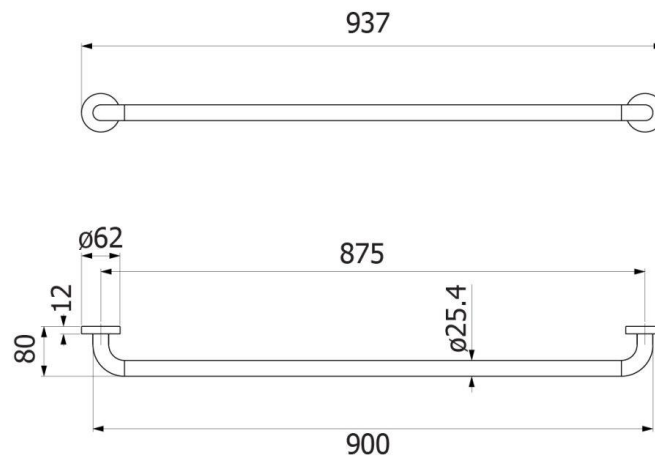

Brand : VRH, Thailand  
Name : Grab Bar  
Item Code : FBVHC-TS790F

Designer :  
Color / Finish: 304 Stainless steel  
Dimensions :  
25 x 900mm

Product info:

- Grab Bar
- Stainless Steel

FBVHC-TS790F  
unit : mm